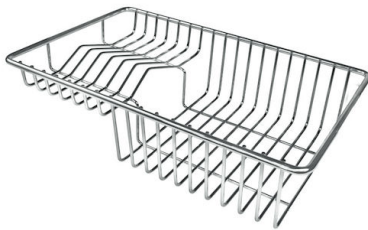

## OPTIONAL ACCESSORIES

**Glass chopping board**  
8631 300

**HDPE Chopping board**  
8657 001

**HPDE Twin chopping board**  
8644 101

**Stainless steel plate rack**  
8100 303

\* only in combination with the accessory  
8644 101

**Stainless steel plate rack**  
8100 201

**White bowl**  
8153 100

**Black grid**  
8100 617

**Black grid**  
8100 652

**Graters kit with ring-holder and  
food collection tray**

8159 101

\* only in combination with the accessory  
8644 101